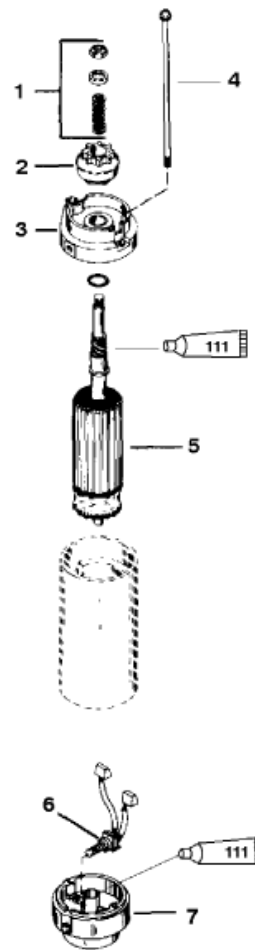

Parts List

Ref	Class	Part	Description	Qty	Comment	Footnote
-	50	66015 3	STARTER MOTOR ASSEMBLY	1		
1		15383	DRIVE KIT	1		
2		13310 1	DRIVE	1		
3		75660	PLATE	1		
4		15384	THRU BOLT	2		
5		15385	ARMATURE	1		
6		75384	BRUSH SET	1		
7		15386	END CAP	1		

**Quicksilver Lubrication/Sealant
 Application Points**

 SAE 10W Oil (Obtain Locally)